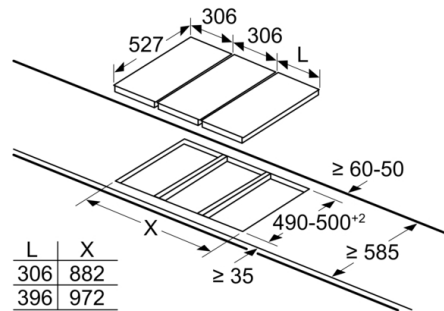

When installing two or more Domino units side-by-side, one or more assembly kits are required (2 units = 1 assembly kit, 3 units = 2 assembly kits, etc.).

measurements in mm

Domino combination options with corresponding appliance and cut-out dimensions

Width category:
Appliance width:

	A	B	C	D	L	X		
2x30	306	306	-	-	612	576		
1x30, 1x40	306	396	-	-	702	666		
1x30, 1x60	306	606	-	-	912	876		
1x30, 1x70*	306	710	-	-	1016	980		
1x30, 1x80	306	816	-	-	1122	1086		
1x30, 1x90	306	916	-	-	1222	1186		
2x40	396	396	-	-	792	756		
1x40, 1x60	396	606	-	-	1002	966		
1x40, 1x70*	396	710	-	-	1106	1070		
1x40, 1x80	396	816	-	-	1212	1176		
1x40, 1x90	396	916	-	-	1312	1276		
3x30	306	306	306	-	918	882		
2x30, 1x40	306	306	396	-	1008	972		
2x30, 1x60	306	306	606	-	1218	1182		
2x30, 1x70*	306	306	710	-	1322	1286		
2x30, 1x80	306	306	816	-	1428	1392		
2x30, 1x90	306	306	916	-	1528	1492		
1x30, 2x40	306	396	396	-	1098	1062		
1x30, 1x40, 1x60	306	396	606	-	1308	1272		
1x30, 1x40, 1x70*	306	396	710	-	1412	1376		
1x30, 1x40, 1x80	306	396	816	-	1518	1482		
1x30, 1x40, 1x90	306	396	916	-	1618	1582		
2x40, 1x60	396	396	606	-	1398	1362		
4x30	306	306	306	306	1224	1188		

measurements in mm

Assembly kit (HEZ394301) for Domino

measurements in mm