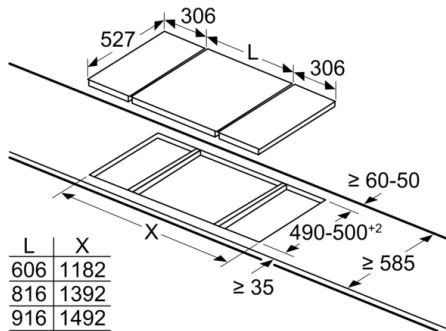

Series 8, Domino gas hob, 30 cm, Ceramic PRA3A6D70

measurements in mm

When installing two Domino units right next to a hob, two assembly kits (HEZ394301) are required.

measurements in mm