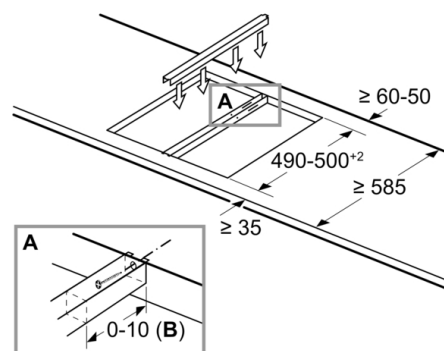

B: Dependent on the cut-out depth