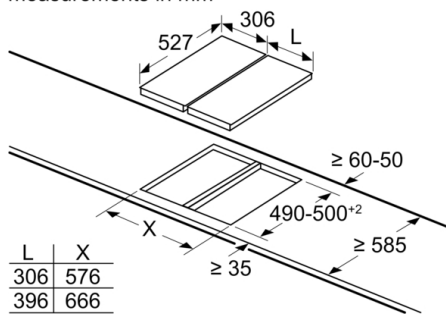

Series 8, Domino gas hob, 30 cm, Ceramic PRA3A6D70

measurements in mm

When installing two or more Domino units side-by-side, one or more assembly kits are required (2 units = 1 assembly kit, 3 units = 2 assembly kits, etc.).