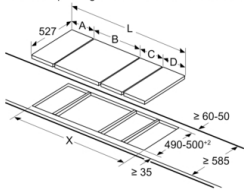

Series 8, Domino gas hob, 30 cm, Ceramic PRA3A6D70

measurements in mm

When installing two Domino units right next to a hob, two assembly kits (HEZ394301) are required.

measurements in mm

When installing two or more Domino units side-by-side, one or more assembly kits are required (2 units = 1 assembly kit, 3 units = 2 assembly kits, etc.).

measurements in mm

Domino combination options with corresponding appliance and cut-out dimensions

Width category:
Appliance width:

	A	B	C	D	L	X		
2x30	306	306	-	-	612	576		
1x30, 1x40	306	396	-	-	702	666		
1x30, 1x60	306	606	-	-	912	876		
1x30, 1x70*	306	710	-	-	1016	980		
1x30, 1x80	306	816	-	-	1122	1086		
1x30, 1x90	306	916	-	-	1222	1186		
2x40	396	396	-	-	792	756		
1x40, 1x60	396	606	-	-	1002	966		
1x40, 1x70*	396	710	-	-	1106	1070		
1x40, 1x80	396	816	-	-	1212	1176		
1x40, 1x90	396	916	-	-	1312	1276		
3x30	306	306	306	-	918	882		
2x30, 1x40	306	306	396	-	1008	972		
2x30, 1x60	306	306	606	-	1218	1182		
2x30, 1x70*	306	306	710	-	1322	1286		
2x30, 1x80	306	306	816	-	1428	1392		
2x30, 1x90	306	306	916	-	1528	1492		
1x30, 2x40	306	396	396	-	1098	1062		
1x30, 1x40, 1x60	306	396	606	-	1308	1272		
1x30, 1x40, 1x70*	306	396	710	-	1412	1376		
1x30, 1x40, 1x80	306	396	816	-	1518	1482		
1x30, 1x40, 1x90	306	396	916	-	1618	1582		
2x40, 1x60	396	396	606	-	1398	1362		
4x30	306	306	306	306	1224	1188		

measurements in mm

Assembly kit (HEZ394301) for Domino

measurements in mm

When installing a Domino unit right next to a hob, an assembly kit (HEZ394301) is required.

B: Dependent on the cut-out depth