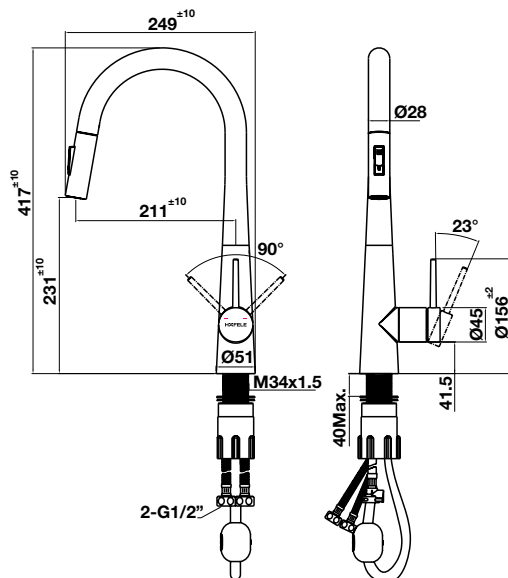

Code	Hoàn thiện Finish	Art.No. Mã số	Giá Price (VAT)
HT24-SH1P417-BR	Brush/ Chrome mờ	570.85.041	3.990.000
HT24-SH1P417-TITAN	Titan	570.85.441	5.500.000

- Lưu lượng nước chảy: 7.0 - 7.8L ở 3 bar
- Vật liệu:
  - + SUS304
  - + Bộ chia nước Sedal 35mm
  - + Đầu lọc Neoperl
- Màu sắc: Chrome mờ/Titan
- Vòi nóng/lạnh
- Đầu vòi rửa có thể kéo dài 2 chức năng
- Đóng gói: trọn bộ (đã bao gồm dây cấp nước)

- Flow rate: 7.0-7.8L at 3 bar
- Material:
  - + SUS304
  - + Sedal Cartridge
  - + Neoperl Aerator
- Color: Brush/ Titan
- Cold & hot water mixer
- Extendable spout head with two functions
- Packing: full set (hose included)