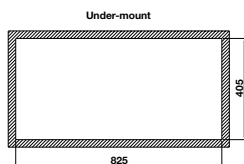

- Bowl depth: 220 mm
- Thickness: 1.2 mm
- Overall dimensions: 760L x 500W mm
- Bowl dimensions: 720L x 400W mm
- Installation methods:
 - + Top-mount: 745L x 485W mm
- Cabinet size: 800 mm
- Packing in full set:
 - + Waste set
 - + Rollmat
 - + Cutting board
 - + Wire basket

- Bowl depth: 220 mm
- Thickness: 1.2 mm
- Overall dimensions: 760Lx440W mm
- Bowl dimensions: 720L x 400W mm
- Installation methods:
 - + Under-mount: 725Lx405W mm
- Cabinet size: 800 mm
- Packing in full set:
 - + Waste set
 - + Rollmat
 - + Cutting board
 - + Wire basket

CHẬU INOX / STAINLESS STEEL SINK
WS R0 HS24-SSN1S-8644_SILVER

Hoàn thiện / Finish	Art.No.	Giá / Price (VAT)
Embossed	567.24.477	9.570.000

- Độ sâu bồn: 220 mm
- Độ dày: 1.2 mm
- Kích thước chậu: 860D x 440R mm
- Kích thước bồn: 820D x 400R mm
- Kích thước cắt đá:
 - + Lắp âm: 825D x 405R mm
- Kích thước tủ đề nghị: 900 mm
- Đóng gói trọn bộ:
 - + Bộ siphon 567.25.879
 - + Lưới để đồ Rollmat: 567.25.830
 - + Thớt gỗ: 567.25.932
 - + Rổ kim loại 567.25.820

- Bowl depth: 220 mm
- Thickness: 1.2 mm
- Overall dimensions: 860L x 440W mm
- Bowl dimensions: 820L x 400W mm
- Installation methods:
 - + Under-mount: 825L x 405W mm
- Cabinet size: 900 mm
- Packing in full set:
 - + Waste set
 - + Rollmat
 - + Cutting board
 - + Wire basket