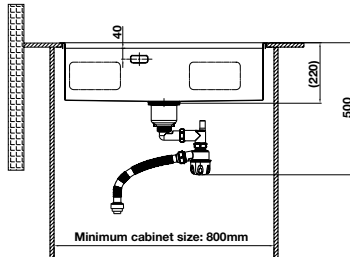

CHẬU INOX / STAINLESS STEEL SINK
WS R0 HS24-SSN1S-7650_SILVER

800
MM

Hoàn thiện / Finish	Art.No.	Giá / Price (VAT)
Embossed	567.20.627	8.800.000

- Độ sâu bồn: 220 mm
- Độ dày: 1.2 mm
- Kích thước chậu: 760D x 500R mm
- Kích thước bồn: 720D x 400R mm
- Kích thước cắt đá:
 - + Lắp nổi: 745D x 485R mm
- Kích thước tủ để nghi: 800 mm
- Đóng gói trọn bộ:
 - + Bộ siphon 567.25.879
 - + Lưới để đồ Rollmat: 567.25.830
 - + Thớt gỗ: 567.25.932
 - + Rổ kim loại 567.25.820

- Bowl depth: 220 mm
- Thickness: 1.2 mm
- Overall dimensions: 760L x 500W mm
- Bowl dimensions: 720L x 400W mm
- Installation methods:
 - + Top-mount: 745L x 485W mm
- Cabinet size: 800 mm
- Packing in full set:
 - + Waste set
 - + Rollmat
 - + Cutting board
 - + Wire basket

Top-mount

Under-mount

- Bowl depth: 220 mm
- Thickness: 1.2 mm
- Overall dimensions: 860L x 500W mm
- Bowl dimensions: 820L x 400W mm
- Installation methods:
 - + Top-mount: 845L x 485W mm
- Cabinet size: 900 mm
- Packing in full set:
 - + Waste set
 - + Rollmat
 - + Cutting board
 - + Wire basket

- Bowl depth: 220 mm
- Thickness: 1.2 mm
- Overall dimensions: 760Lx440W mm
- Bowl dimensions: 720L x 400W mm
- Installation methods:
 - + Under-mount: 725Lx405W mm
- Cabinet size: 800 mm
- Packing in full set:
 - + Waste set
 - + Rollmat
 - + Cutting board
 - + Wire basket