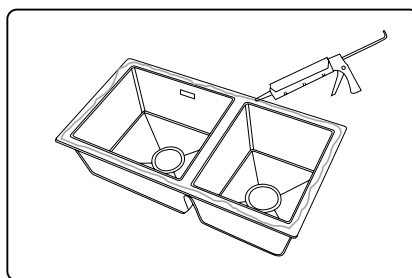

Keo silicon