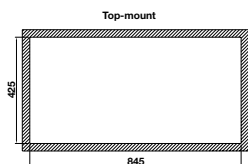

- Bowl depth: 220 mm
- Thickness: 1.2 mm
- Overall dimensions: 760L x 500W mm
- Bowl dimensions: 720L x 400W mm
- Installation methods:
 - + Top-mount: 745L x 485W mm
- Cabinet size: 800 mm
- Packing in full set:
 - + Waste set
 - + Rollmat
 - + Cutting board
 - + Wire basket

- Bowl depth: 220 mm
- Thickness: 1.2 mm
- Overall dimensions: 760Lx440W mm
- Bowl dimensions: 720L x 400W mm
- Installation methods:
 - + Under-mount: 725Lx405W mm
- Cabinet size: 800 mm
- Packing in full set:
 - + Waste set
 - + Rollmat
 - + Cutting board
 - + Wire basket

CHẬU INOX / STAINLESS STEEL SINK
WS R0 HS24-SSN1S-8644_SILVER

Hoàn thiện / Finish	Art.No.	Giá / Price (VAT)
Embossed	567.24.477	9.570.000

- Độ sâu bồn: 220 mm
- Độ dày: 1.2 mm
- Kích thước chậu: 860D x 440R mm
- Kích thước bồn: 820D x 400R mm
- Kích thước cắt đá:
 - + Lắp âm: 825D x 405R mm
- Kích thước tủ đề nghị: 900 mm
- Đóng gói trọn bộ:
 - + Bộ siphon 567.25.879
 - + Lưới để đồ Rollmat: 567.25.830
 - + Thớt gỗ: 567.25.932
 - + Rổ kim loại 567.25.820

- Bowl depth: 220 mm
- Thickness: 1.2 mm
- Overall dimensions: 860L x 440W mm
- Bowl dimensions: 820L x 400W mm
- Installation methods:
 - + Under-mount: 825L x 405W mm
- Cabinet size: 900 mm
- Packing in full set:
 - + Waste set
 - + Rollmat
 - + Cutting board
 - + Wire basket