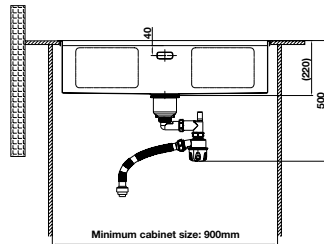

- Bowl depth: 220 mm
- Thickness: 1.2 mm
- Overall dimensions: 760L x 500W mm
- Bowl dimensions: 720L x 400W mm
- Installation methods:
 - + Top-mount: 745L x 485W mm
- Cabinet size: 800 mm
- Packing in full set:
 - + Waste set
 - + Rollmat
 - + Cutting board
 - + Wire basket

- Bowl depth: 220 mm
- Thickness: 1.2 mm
- Overall dimensions: 760Lx440W mm
- Bowl dimensions: 720L x 400W mm
- Installation methods:
 - + Under-mount: 725Lx405W mm
- Cabinet size: 800 mm
- Packing in full set:
 - + Waste set
 - + Rollmat
 - + Cutting board
 - + Wire basket

CHẬU INOX / STAINLESS STEEL SINK
WS R0 HS24-SSN1S-8644_SILVER

Hoàn thiện / Finish	Art.No.	Giá / Price (VAT)
Embossed	567.24.477	9.570.000

- Độ sâu bồn: 220 mm
- Độ dày: 1.2 mm
- Kích thước chậu: 860D x 440R mm
- Kích thước bồn: 820D x 400R mm
- Kích thước cắt đá:
 - + Lắp âm: 825D x 405R mm
- Kích thước tủ đề nghị: 900 mm
- Đóng gói trọn bộ:
 - + Bộ siphon 567.25.879
 - + Lưới để đồ Rollmat: 567.25.830
 - + Thớt gỗ: 567.25.932
 - + Rổ kim loại 567.25.820

- Bowl depth: 220 mm
- Thickness: 1.2 mm
- Overall dimensions: 860L x 440W mm
- Bowl dimensions: 820L x 400W mm
- Installation methods:
 - + Under-mount: 825L x 405W mm
- Cabinet size: 900 mm
- Packing in full set:
 - + Waste set
 - + Rollmat
 - + Cutting board
 - + Wire basket