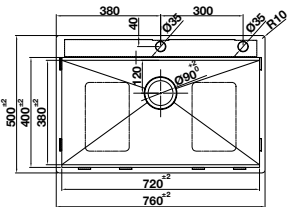

CHẬU INOX / STAINLESS STEEL SINK
WS R0 HS24-SSN1S-7650_SILVER

800
MM

Hoàn thiện / Finish	Art.No.	Giá / Price (VAT)
Embossed	567.20.627	8.800.000

- Độ sâu bồn: 220 mm
- Độ dày: 1.2 mm
- Kích thước chậu: 760D x 500R mm
- Kích thước bồn: 720D x 400R mm
- Kích thước cắt đá:
 - + Lắp nổi: 745D x 485R mm
- Kích thước tủ để nghi: 800 mm
- Đóng gói trọn bộ:
 - + Bộ siphon 567.25.879
 - + Lưới để đồ Rollmat: 567.25.830
 - + Thớt gỗ: 567.25.932
 - + Rổ kim loại 567.25.820

- Bowl depth: 220 mm
- Thickness: 1.2 mm
- Overall dimensions: 760L x 500W mm
- Bowl dimensions: 720L x 400W mm
- Installation methods:
 - + Top-mount: 745L x 485W mm
- Cabinet size: 800 mm
- Packing in full set:
 - + Waste set
 - + Rollmat
 - + Cutting board
 - + Wire basket

Top-mount

Under-mount

- Bowl depth: 220 mm
- Thickness: 1.2 mm
- Overall dimensions: 860L x 500W mm
- Bowl dimensions: 820L x 400W mm
- Installation methods:
 - + Top-mount: 845L x 485W mm
- Cabinet size: 900 mm
- Packing in full set:
 - + Waste set
 - + Rollmat
 - + Cutting board
 - + Wire basket

- Bowl depth: 220 mm
- Thickness: 1.2 mm
- Overall dimensions: 760Lx440W mm
- Bowl dimensions: 720L x 400W mm
- Installation methods:
 - + Under-mount: 725Lx405W mm
- Cabinet size: 800 mm
- Packing in full set:
 - + Waste set
 - + Rollmat
 - + Cutting board
 - + Wire basket