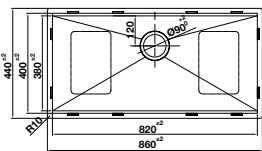

- Bowl depth: 220 mm
- Thickness: 1.2 mm
- Overall dimensions: 760L x 500W mm
- Bowl dimensions: 720L x 400W mm
- Installation methods:
 - + Top-mount: 745L x 485W mm
- Cabinet size: 800 mm
- Packing in full set:
 - + Waste set
 - + Rollmat
 - + Cutting board
 - + Wire basket

- Bowl depth: 220 mm
- Thickness: 1.2 mm
- Overall dimensions: 760Lx440W mm
- Bowl dimensions: 720L x 400W mm
- Installation methods:
 - + Under-mount: 725Lx405W mm
- Cabinet size: 800 mm
- Packing in full set:
 - + Waste set
 - + Rollmat
 - + Cutting board
 - + Wire basket

CHẬU INOX / STAINLESS STEEL SINK
WS R0 HS24-SSN1S-8644_SILVER

Hoàn thiện / Finish	Art.No.	Giá / Price (VAT)
Embossed	567.24.477	9.570.000

- Độ sâu bồn: 220 mm
- Độ dày: 1.2 mm
- Kích thước chậu: 860D x 440R mm
- Kích thước bồn: 820D x 400R mm
- Kích thước cắt đá:
 - + Lắp âm: 825D x 405R mm
- Kích thước tủ đề nghị: 900 mm
- Đóng gói trọn bộ:
 - + Bộ siphon 567.25.879
 - + Lưới để đồ Rollmat: 567.25.830
 - + Thớt gỗ: 567.25.932
 - + Rổ kim loại 567.25.820

- Bowl depth: 220 mm
- Thickness: 1.2 mm
- Overall dimensions: 860L x 440W mm
- Bowl dimensions: 820L x 400W mm
- Installation methods:
 - + Under-mount: 825L x 405W mm
- Cabinet size: 900 mm
- Packing in full set:
 - + Waste set
 - + Rollmat
 - + Cutting board
 - + Wire basket