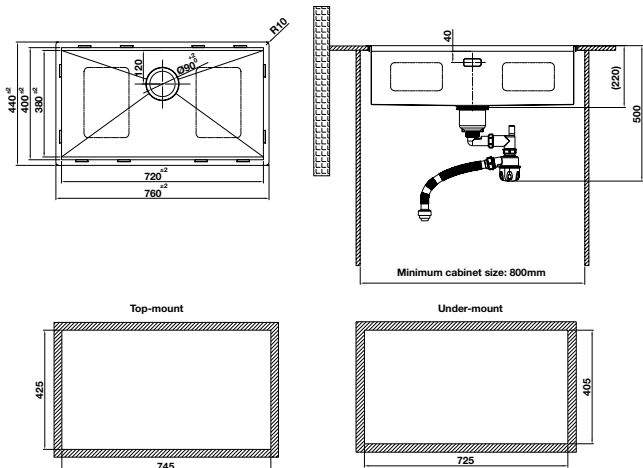

- Bowl depth: 220 mm
- Thickness: 1.2 mm
- Overall dimensions: 760L x 500W mm
- Bowl dimensions: 720L x 400W mm
- Installation methods:
 - + Top-mount: 745L x 485W mm
- Cabinet size: 800 mm
- Packing in full set:
 - + Waste set
 - + Rollmat
 - + Cutting board
 - + Wire basket

Top-mount

Under-mount

- Bowl depth: 220 mm
- Thickness: 1.2 mm
- Overall dimensions: 860L x 500W mm
- Bowl dimensions: 820L x 400W mm
- Installation methods:
 - + Top-mount: 845L x 485W mm
- Cabinet size: 900 mm
- Packing in full set:
 - + Waste set
 - + Rollmat
 - + Cutting board
 - + Wire basket

- Bowl depth: 220 mm
- Thickness: 1.2 mm
- Overall dimensions: 760Lx440W mm
- Bowl dimensions: 720L x 400W mm
- Installation methods:
 - + Under-mount: 725Lx405W mm
- Cabinet size: 800 mm
- Packing in full set:
 - + Waste set
 - + Rollmat
 - + Cutting board
 - + Wire basket

- Bowl depth: 220 mm
- Thickness: 1.2 mm
- Overall dimensions: 860L x 440W mm
- Bowl dimensions: 820L x 400W mm
- Installation methods:
 - + Under-mount: 825L x 405W mm
- Cabinet size: 900 mm
- Packing in full set:
 - + Waste set
 - + Rollmat
 - + Cutting board
 - + Wire basket