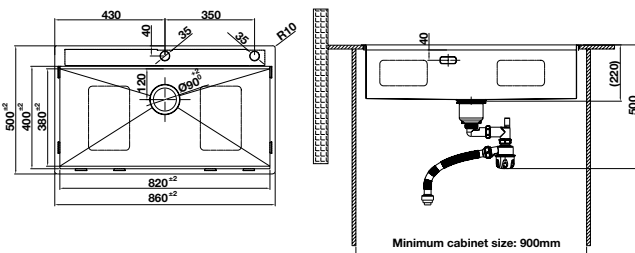

- Bowl depth: 220 mm
- Thickness: 1.2 mm
- Overall dimensions: 760L x 500W mm
- Bowl dimensions: 720L x 400W mm
- Installation methods:
 - + Top-mount: 745L x 485W mm
- Cabinet size: 800 mm
- Packing in full set:
 - + Waste set
 - + Rollmat
 - + Cutting board
 - + Wire basket

Top-mount

Under-mount

- Bowl depth: 220 mm
- Thickness: 1.2 mm
- Overall dimensions: 860L x 500W mm
- Bowl dimensions: 820L x 400W mm
- Installation methods:
 - + Top-mount: 845L x 485W mm
- Cabinet size: 900 mm
- Packing in full set:
 - + Waste set
 - + Rollmat
 - + Cutting board
 - + Wire basket

- Bowl depth: 220 mm
- Thickness: 1.2 mm
- Overall dimensions: 760Lx440W mm
- Bowl dimensions: 720L x 400W mm
- Installation methods:
 - + Under-mount: 725Lx405W mm
- Cabinet size: 800 mm
- Packing in full set:
 - + Waste set
 - + Rollmat
 - + Cutting board
 - + Wire basket

- Bowl depth: 220 mm
- Thickness: 1.2 mm
- Overall dimensions: 860L x 440W mm
- Bowl dimensions: 820L x 400W mm
- Installation methods:
 - + Under-mount: 825L x 405W mm
- Cabinet size: 900 mm
- Packing in full set:
 - + Waste set
 - + Rollmat
 - + Cutting board
 - + Wire basket