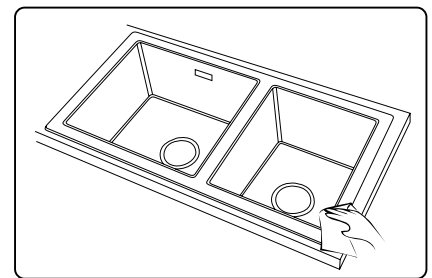

HƯỚNG DẪN LẮP ĐẶT / INSTALLATION

CHUẨN BỊ

DÀNH CHO LẮP NỔI

Vệ sinh

DÀNH CHO LẮP ÂM