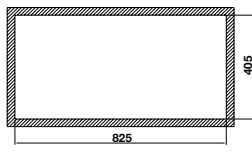

- Bowl depth: 220 mm
- Thickness: 1.2 mm
- Overall dimensions: 760L x 500W mm
- Bowl dimensions: 720L x 400W mm
- Installation methods:
 - + Top-mount: 745L x 485W mm
- Cabinet size: 800 mm
- Packing in full set:
 - + Waste set
 - + Rollmat
 - + Cutting board
 - + Wire basket

Top-mount

Under-mount

CHẬU INOX / STAINLESS STEEL SINK
WS R0 HS24-SSN1S-8650_SILVER

900
MM

Hoàn thiện / Finish	Art.No.	Giá / Price (VAT)
Embossed	567.20.637	9.130.000

- Độ sâu bồn: 220 mm
- Độ dày: 1.2 mm
- Kích thước chậu: 860D x 500R mm
- Kích thước bồn: 820D x 400R mm
- Kích thước cắt đá:
 - + Lắp nổi: 845D x 485R mm
- Kích thước tủ đề nghị: 900 mm
- Đóng gói trọn bộ:
 - + Bộ siphon 567.25.879
 - + Lưới để đồ Rollmat: 567.25.830
 - + Thớt gỗ: 567.25.932
 - + Rổ kim loại 567.25.820

Top-mount

Under-mount

- Bowl depth: 220 mm
- Thickness: 1.2 mm
- Overall dimensions: 860L x 500W mm
- Bowl dimensions: 820L x 400W mm
- Installation methods:
 - + Top-mount: 845L x 485W mm
- Cabinet size: 900 mm
- Packing in full set:
 - + Waste set
 - + Rollmat
 - + Cutting board
 - + Wire basket

- Bowl depth: 220 mm
- Thickness: 1.2 mm
- Overall dimensions: 760Lx440W mm
- Bowl dimensions: 720L x 400W mm
- Installation methods:
 - + Under-mount: 725Lx405W mm
- Cabinet size: 800 mm
- Packing in full set:
 - + Waste set
 - + Rollmat
 - + Cutting board
 - + Wire basket