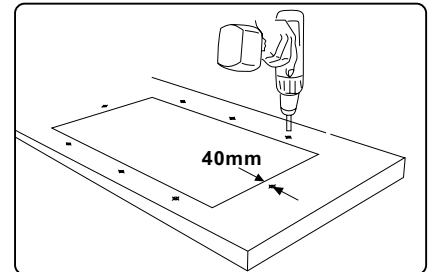

Khoan 8 lỗ ở phía sau 13 sâu 17mm ở mặt sau đá